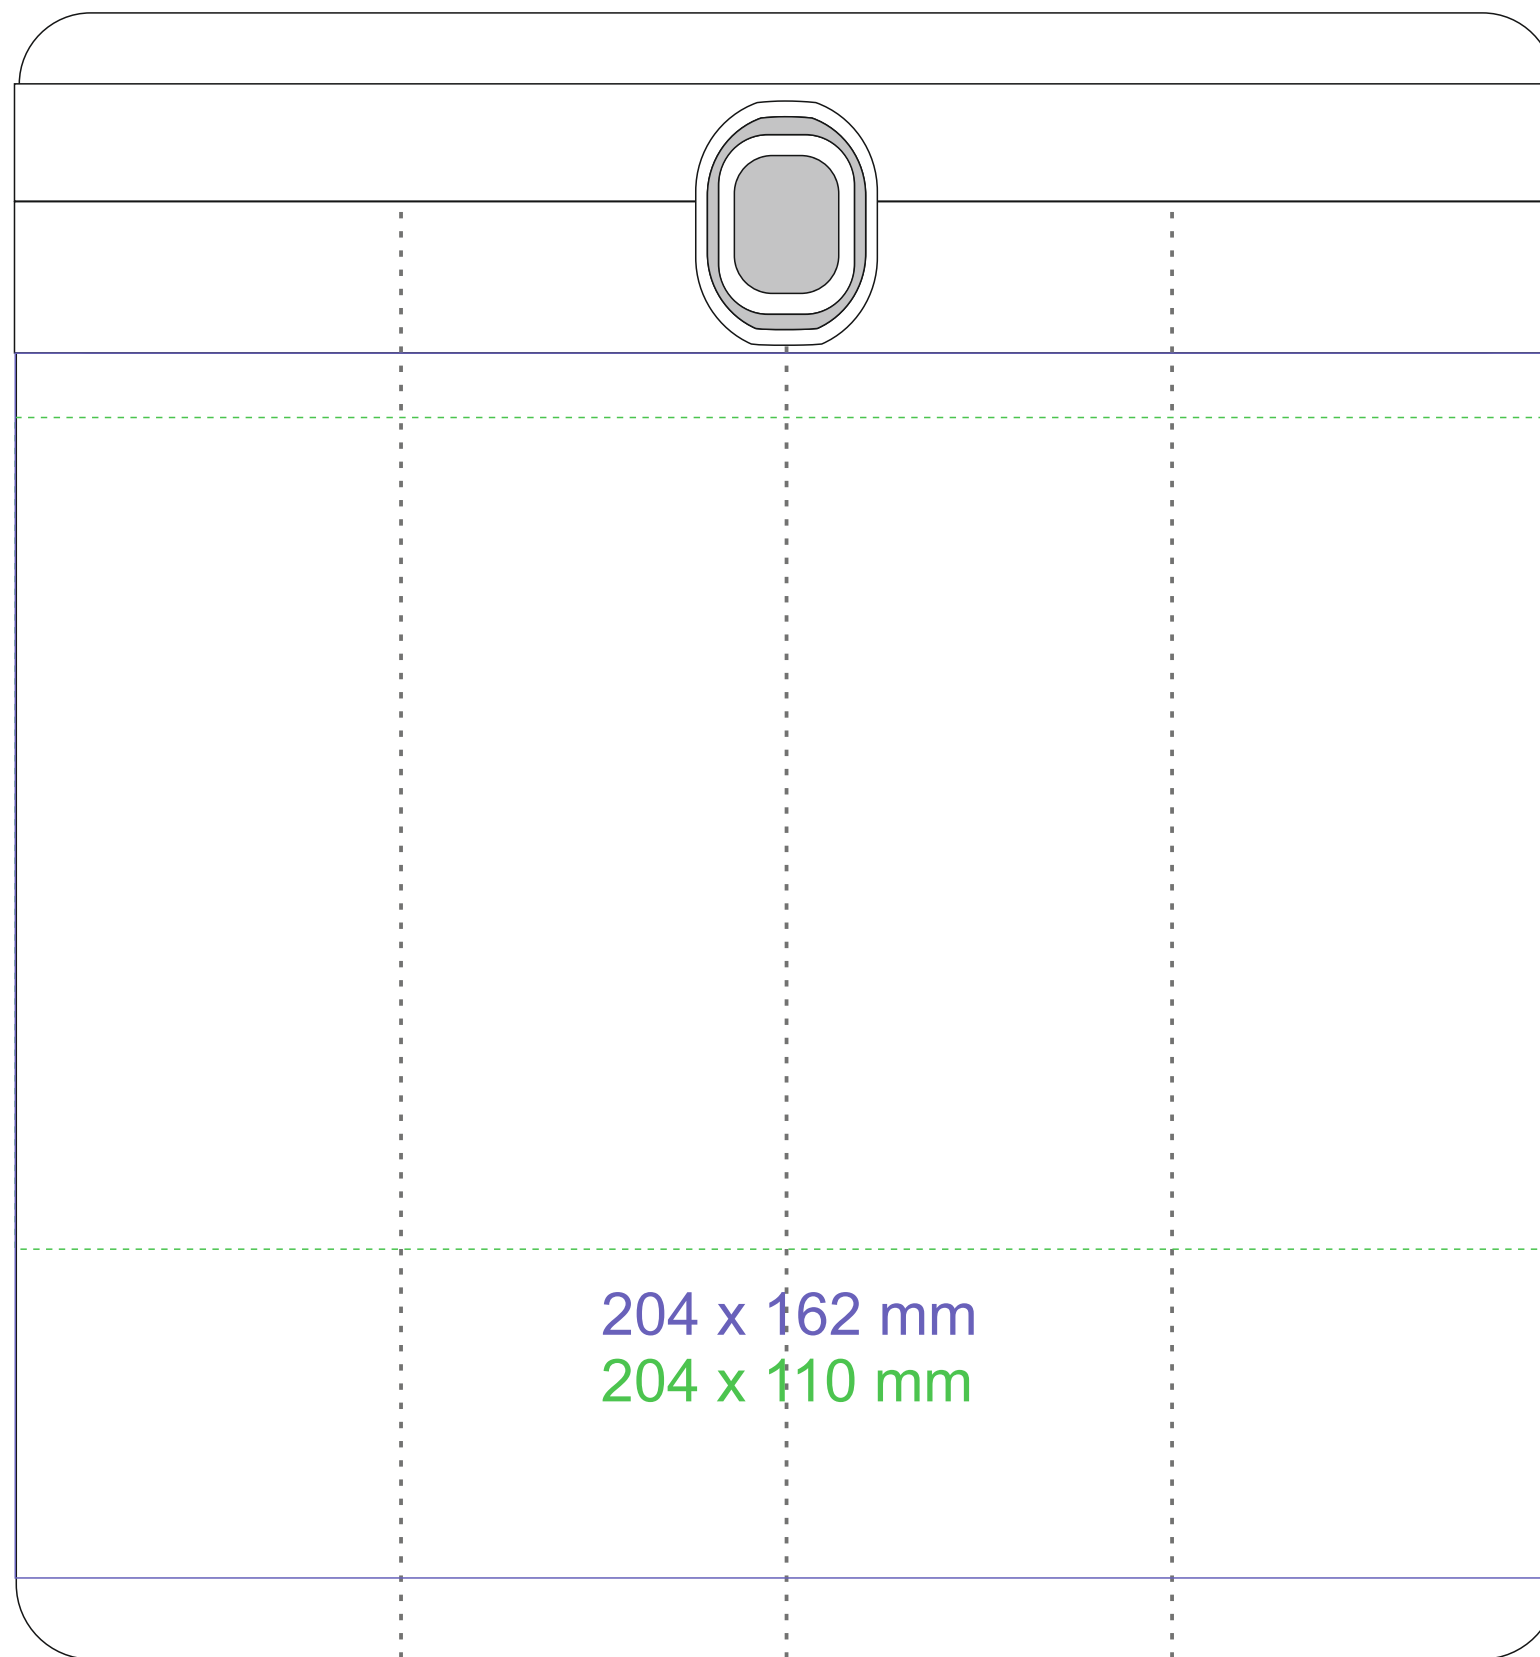

# M567 Orion New

440 ml / h: 217 mm / Ø 76 mm / Ø 65 mm

Black

Creamy

[Jak przygotować projekt do druku >](#)

204 x 162 mm  
204 x 110 mm

## Legend

- Printing area B
- - - Engraving area

\*In the case of projects for transfer print running outside of the standard print area, please contact our sales department.